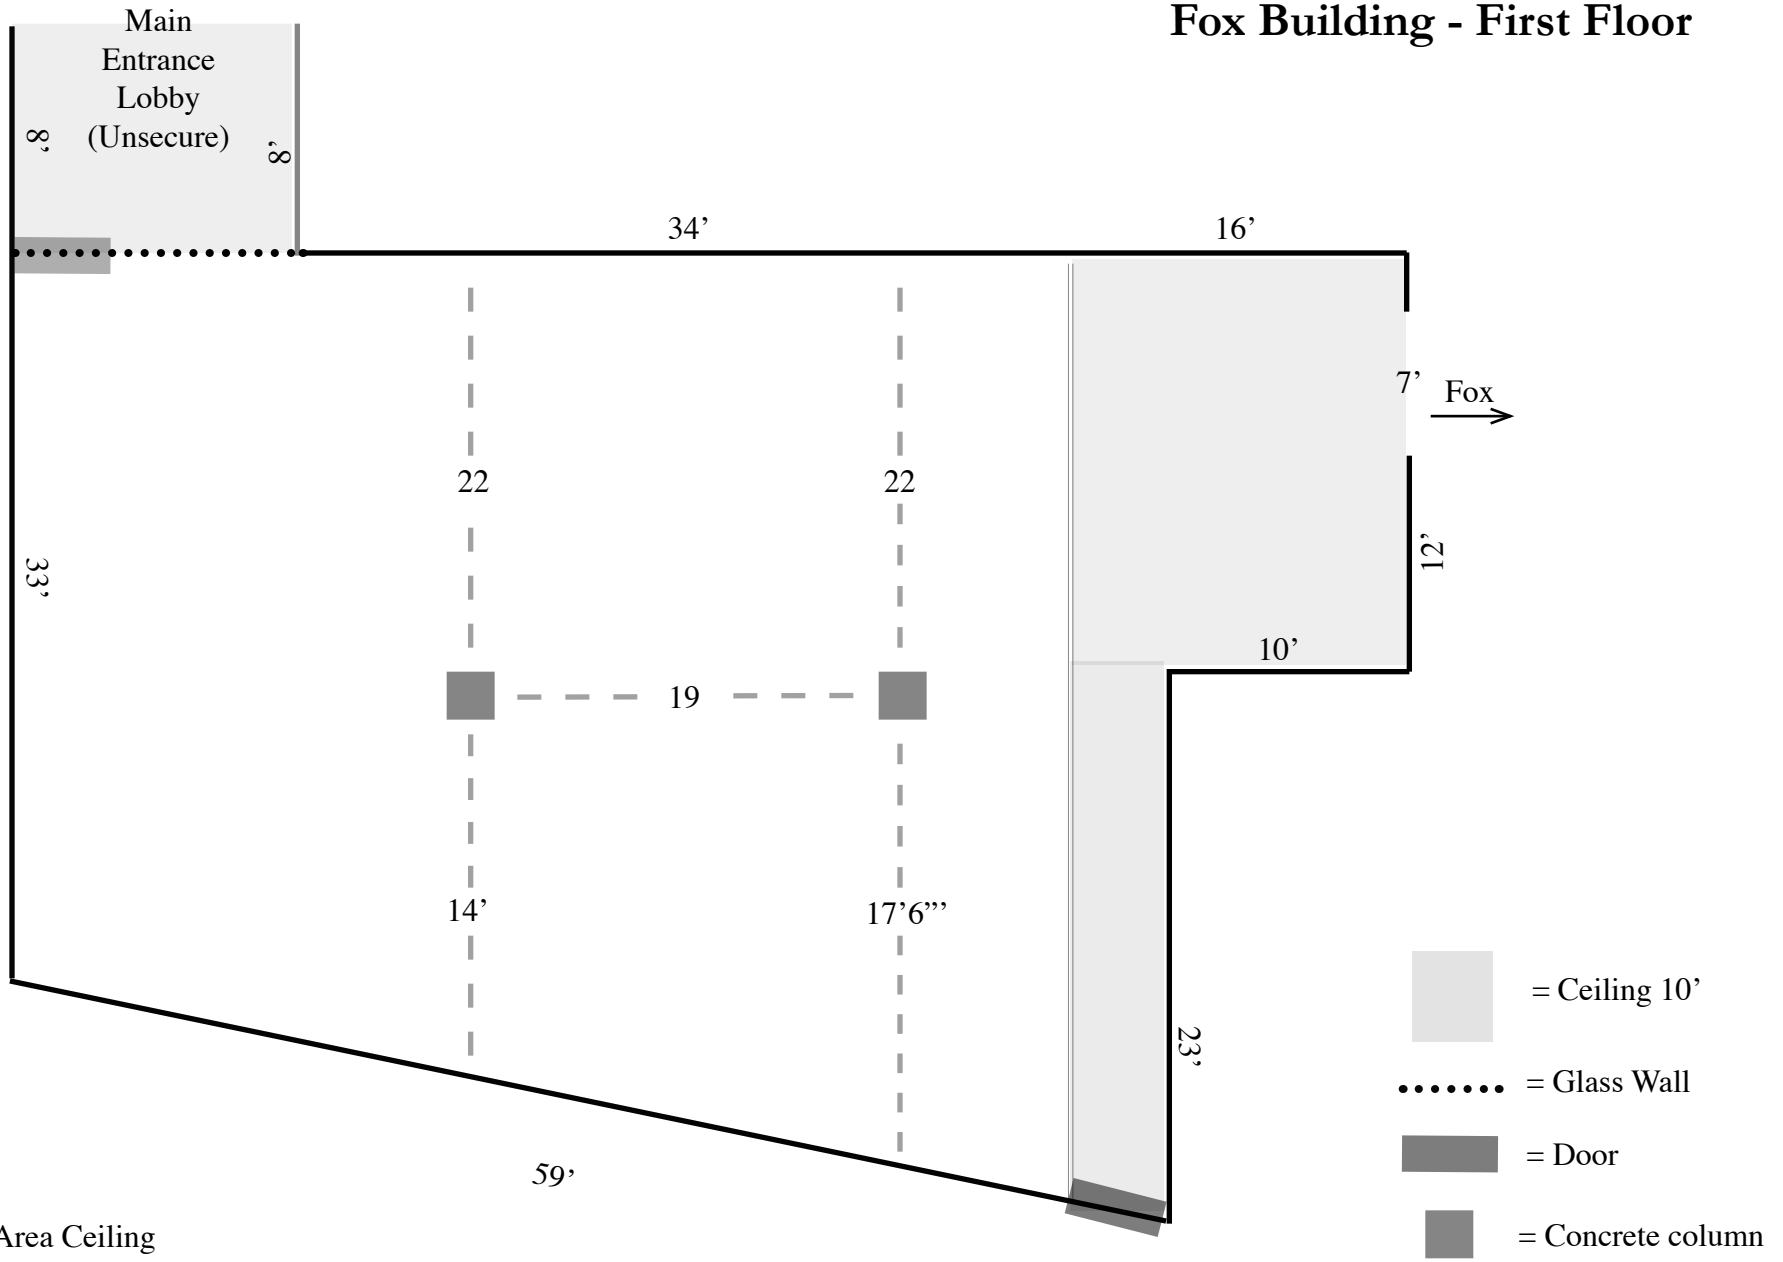

Decker Gallery Fox Building - First Floor

Unshaded Area Ceiling
Height is 12' to Beam,
13' at Highest Point

NOTE: Diagram is not drawn to exact scale