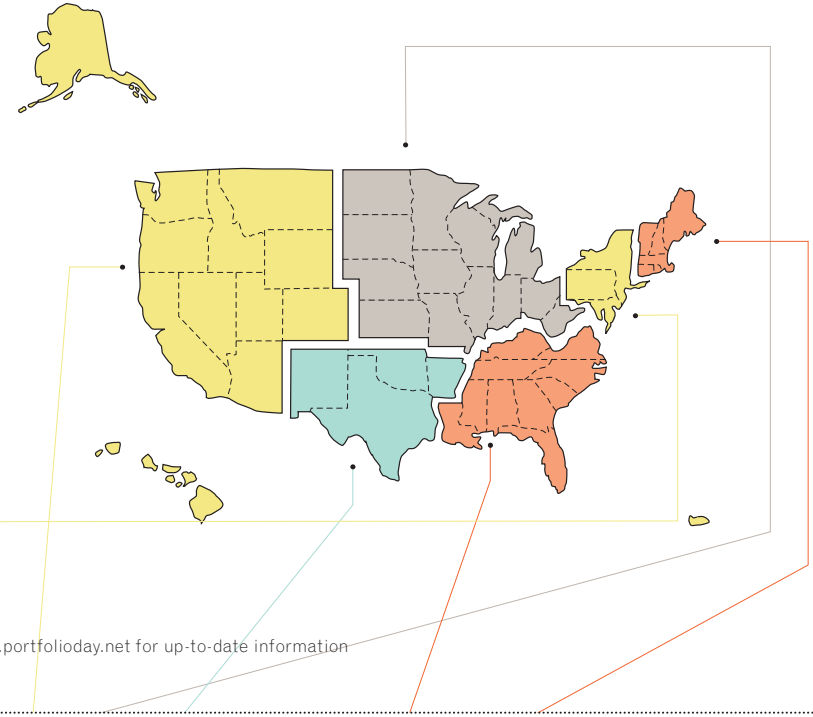

Maryland Institute College of Art will be represented at each of the following portfolio day events. Here is your chance to meet with us, receive counseling about your portfolio, and discuss admission procedures and scholarship opportunities. Bring your portfolio, your parents, friends, and art teachers! For more information about attending a National Portfolio Day, visit the National Portfolio Day Association's Website at WWW.PORTFOLIODAY.NET