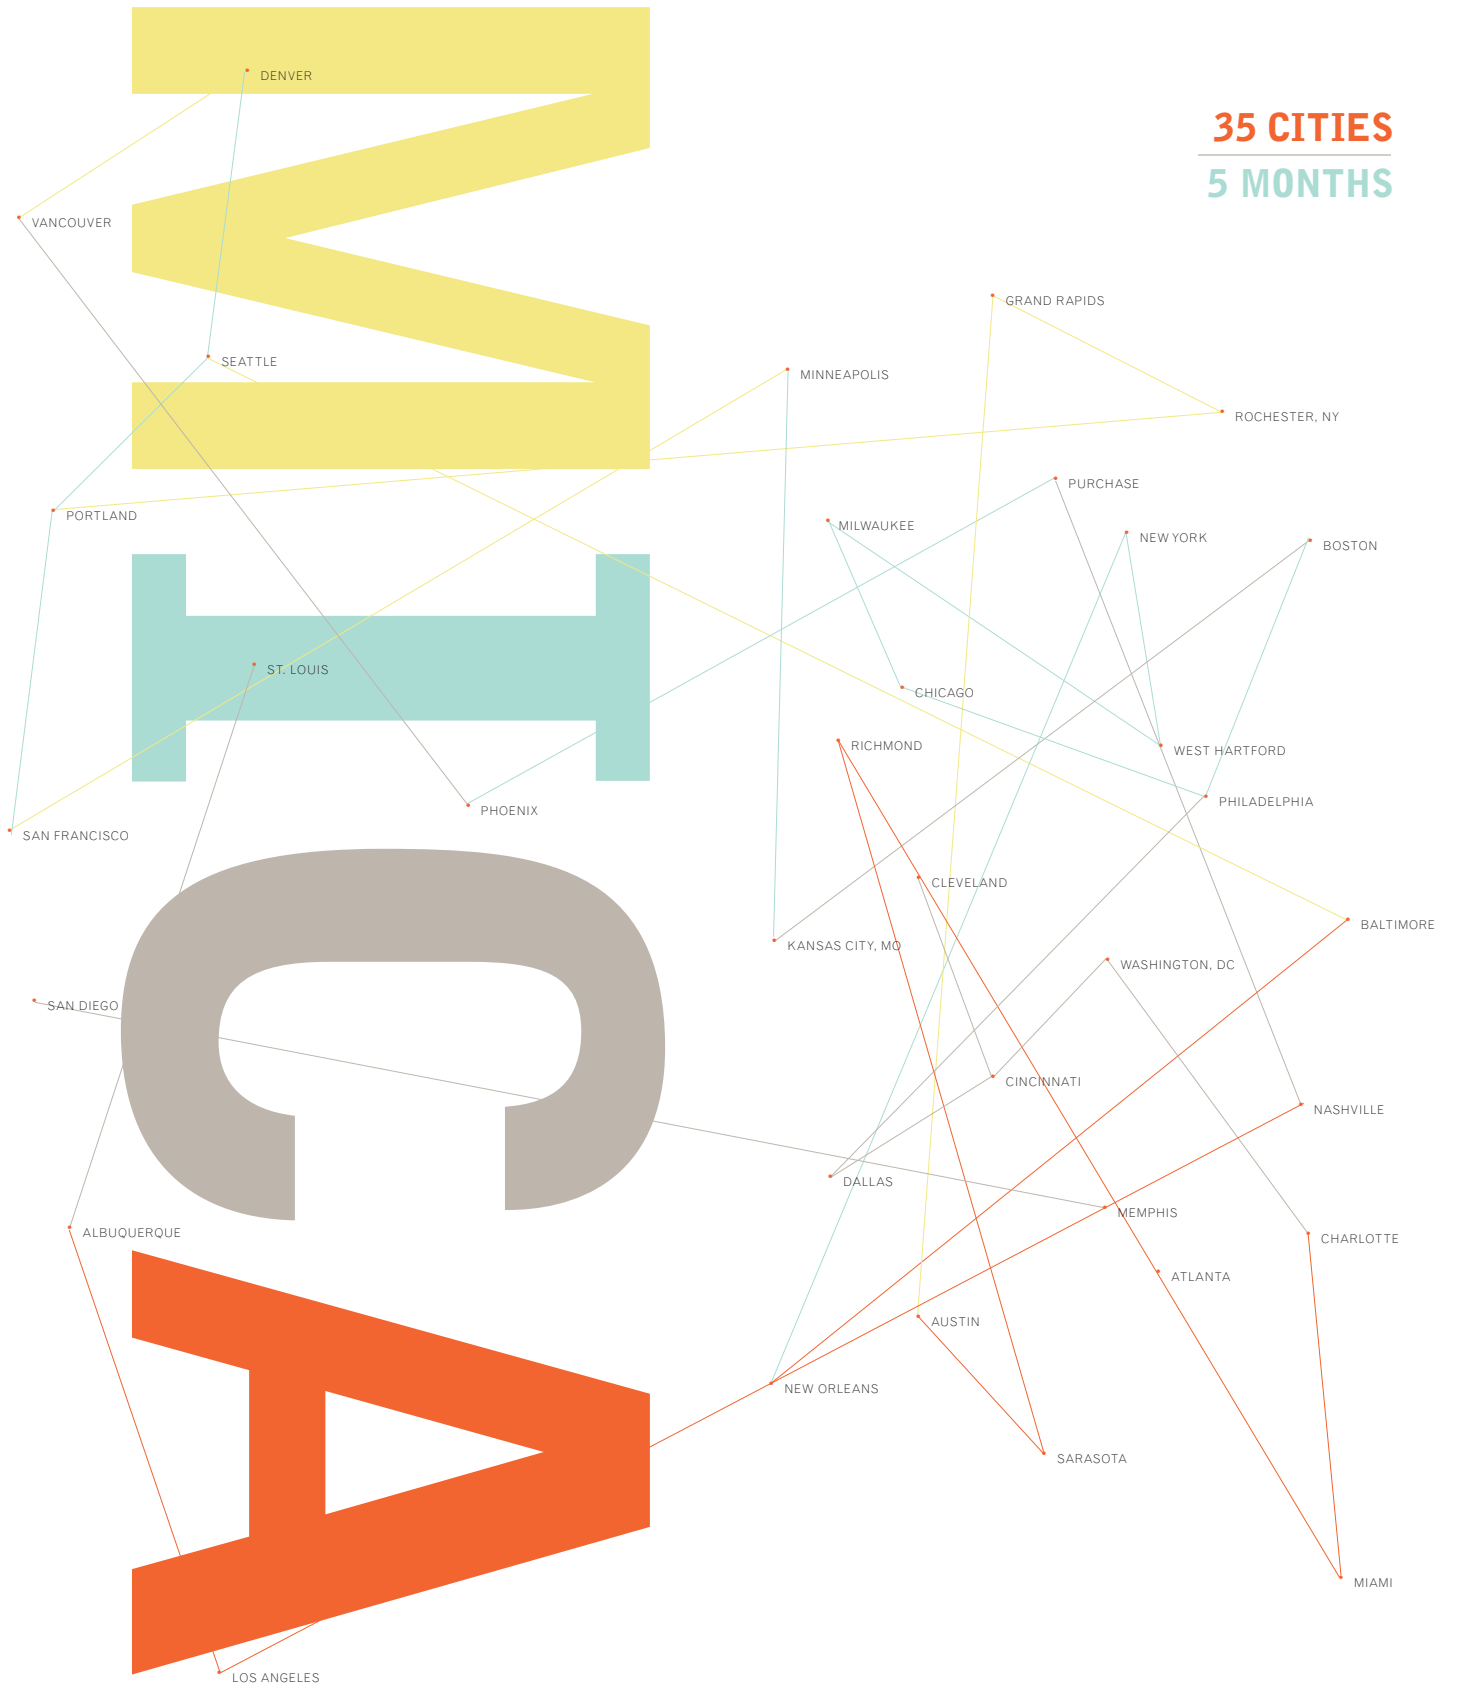

MARYLAND INSTITUTE COLLEGE OF ART

1300 W. Mount Royal Avenue | Baltimore, Maryland 21217
Tel: 410.225.2222 | admissions@mica.edu | www.mica.edu

35 CITIES
5 MONTHS